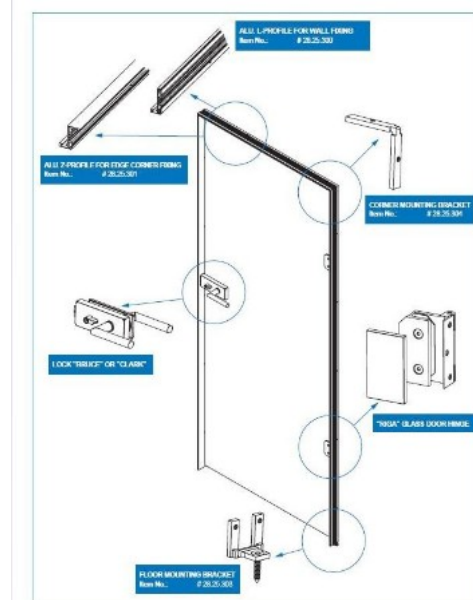

PRODUCT SHEET

Description:

Black Anodized L-Profile, 2500mm, F/"Zapp" Door System

Item number:

28.25.300-7

Units	Box	Carton	HS Code	Barcode
Pcs.	1	15	7604299090	

5704866508940

SISO A/S