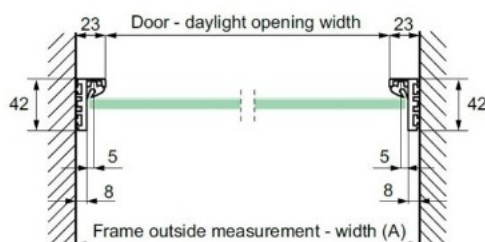

PRODUCT SHEET

Description:

Black Anodized L-Profile, 2500mm, F/"Zapp" Door System

Item number:

28.25.300-7

Units	Box	Carton	HS Code	Barcode
Pcs.	1	15	7604299090	

5704866508940

SISO A/S