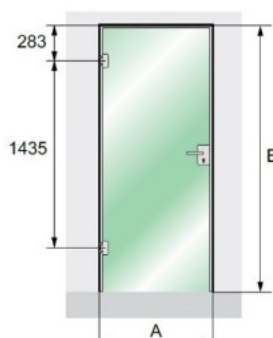

PRODUCT SHEET

Description:

Black Anodized L-Profile, 2500mm, F/"Zapp" Door System

Item number:

28.25.300-7

Units	Box	Carton	HS Code	Barcode
Pcs.	1	15	7604299090	

5704866508940

SISO A/S