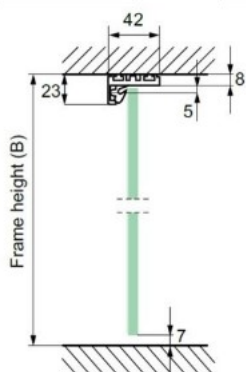

PRODUCT SHEET

Description:

Black Anodized L-Profile, 2500mm, F/"Zapp" Door System

Item number:

28.25.300-7

Units	Box	Carton	HS Code	Barcode
Pcs.	1	15	7604299090	

5704866508940

SISO A/S