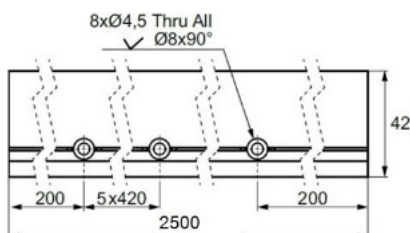

PRODUCT SHEET

Description:

Black Anodized L-Profile, 2500mm, F/"Zapp" Door System

Item number:

28.25.300-7

Units	Box	Carton	HS Code	Barcode
Pcs.	1	15	7604299090	

5704866508940

SISO A/S